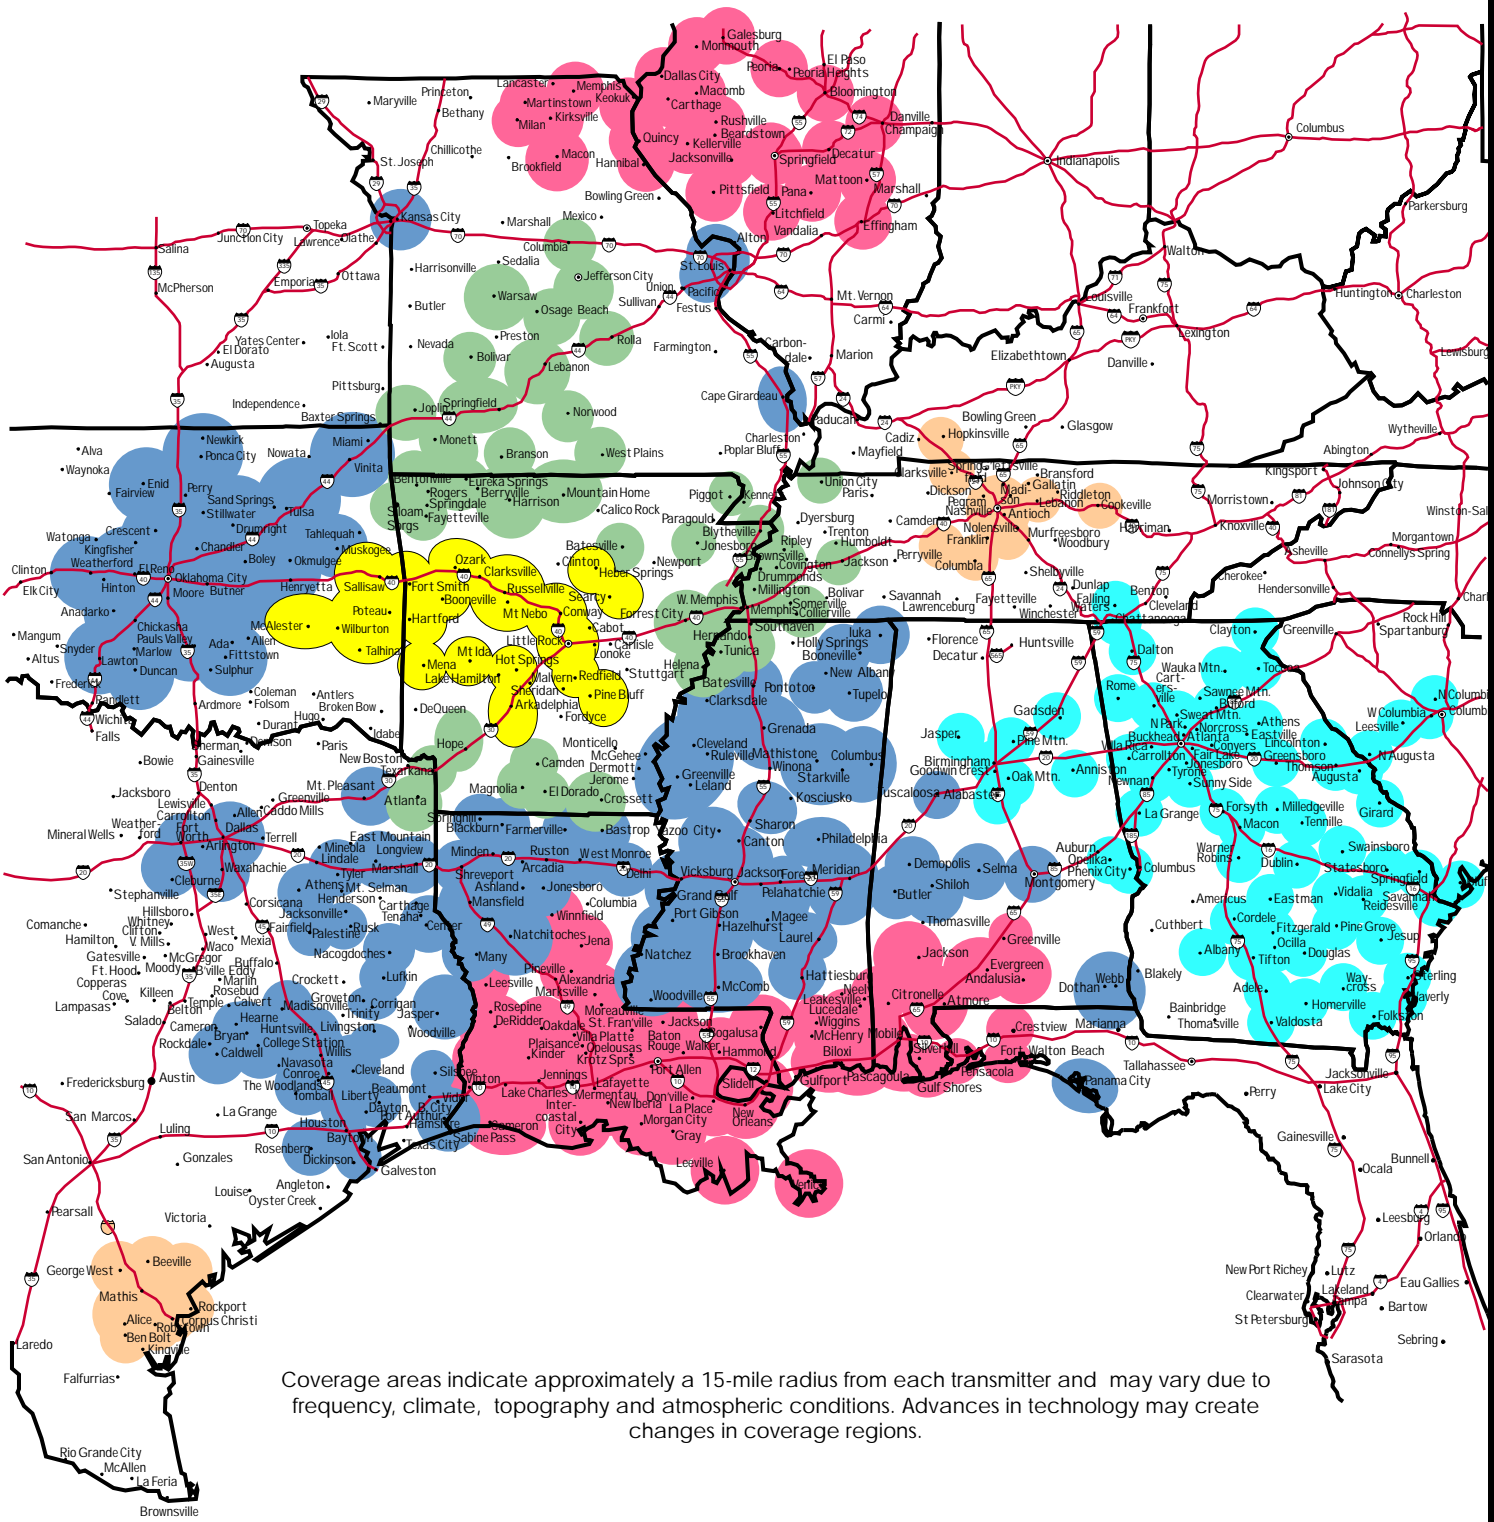

CENTRAL ARKANSAS Systemwide 157.740 Mhz (Pc2)

Local
 Wide Area
 Regional*
 Regional Plus*
 Systemwide*
 Southeast

*North Alabama and Georgia require PNI Capcode.

Coverage areas indicate approximately a 15-mile radius from each transmitter and may vary due to frequency, climate, topography and atmospheric conditions. Advances in technology may create changes in coverage regions.